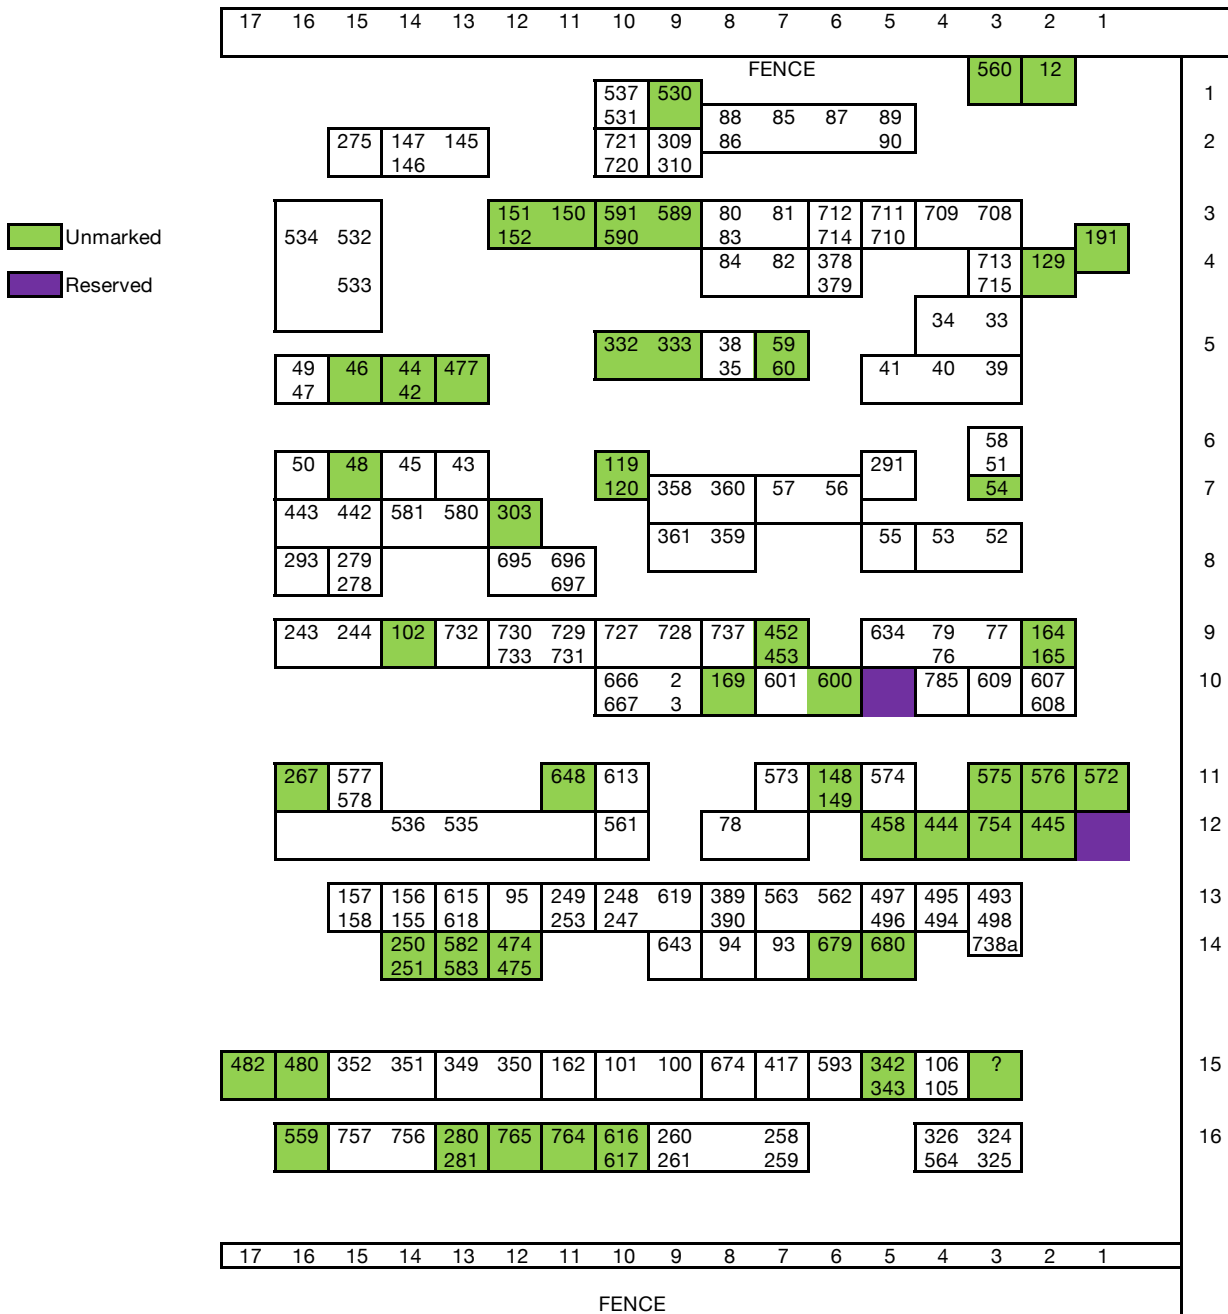

DURAL ANGLICAN CEMETERY NORTHERN SECTION - OVERVIEW

OLD NORTHERN ROAD

DURAL ANGLICAN CEMETERY CENTRAL SECTION - OVERVIEW

OLD NORTHERN ROAD

DURAL ANGLICAN CEMETERY SOUTHERN SECTION - OVERVIEW

OLD NORTHERN ROAD