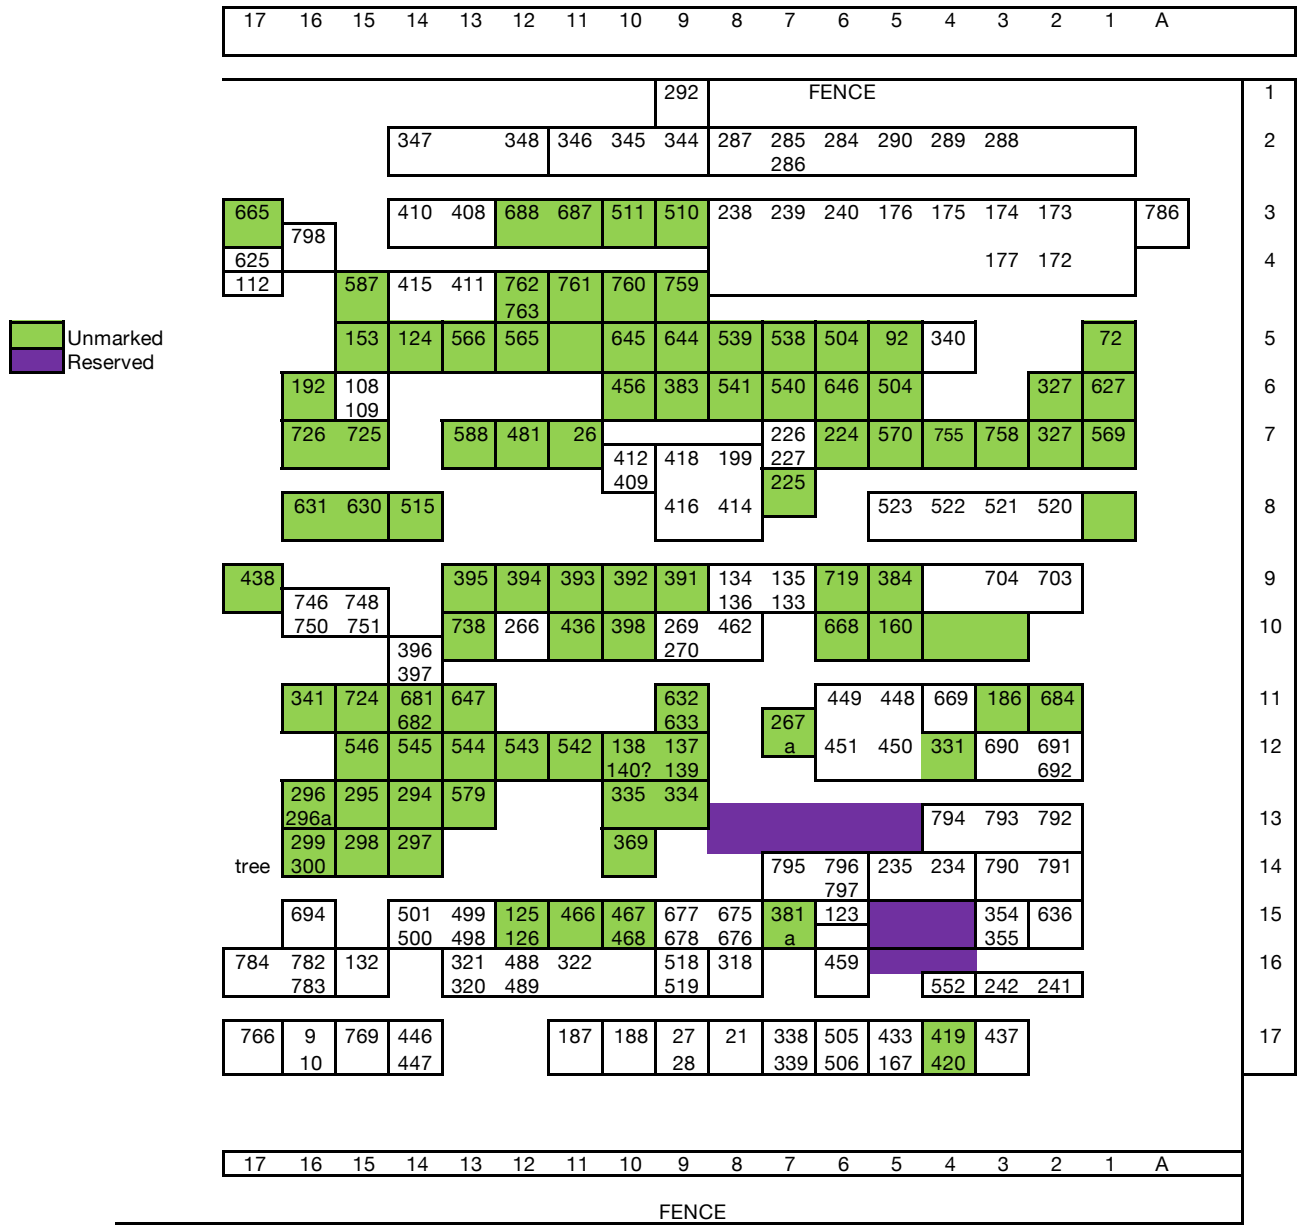

DURAL ANGLICAN CEMETERY NORTHERN SECTION - OVERVIEW

OLD NORTHERN ROAD

DURAL ANGLICAN CEMETERY CENTRAL SECTION - OVERVIEW

OLD NORTHERN ROAD

DURAL ANGLICAN CEMETERY SOUTHERN SECTION - OVERVIEW

OLD NORTHERN ROAD